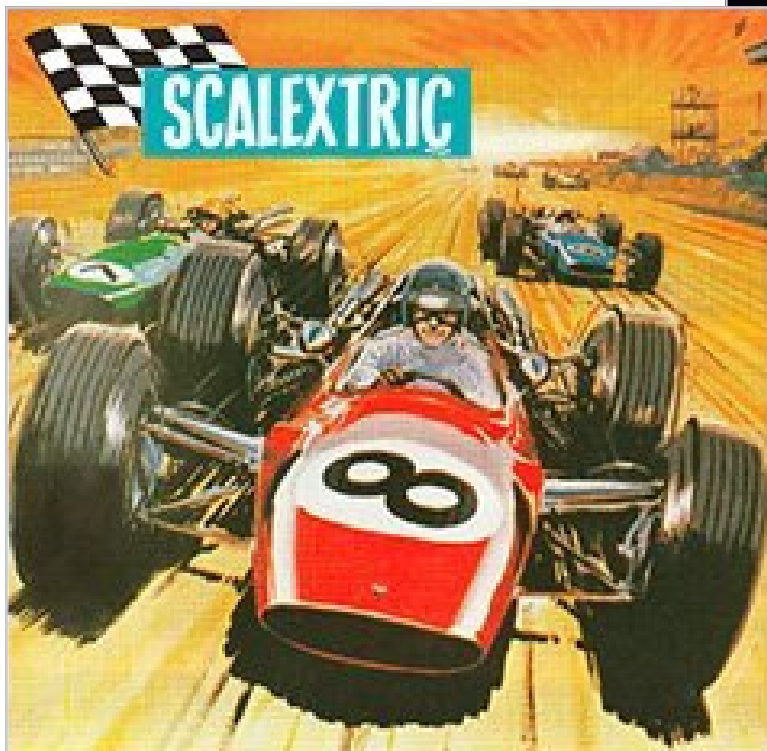

Forsider fra Scalextric sæt - samt andre promoveringer

19

AURORA

**Real Racing
in HO SCALE**

62

**Everybody
loves
slot
car
racing!**

RACE A FERRARI

AT HOME! Revell

Want to know the heart stopping action of racing a Ferrari, with all the split second excitement of big time competition? It's yours with a Revell Home Racing Set.

Race on track that tests your driving skills with twisting S-curves and blazing straightaways where you can go flat out at 200 scale mph.