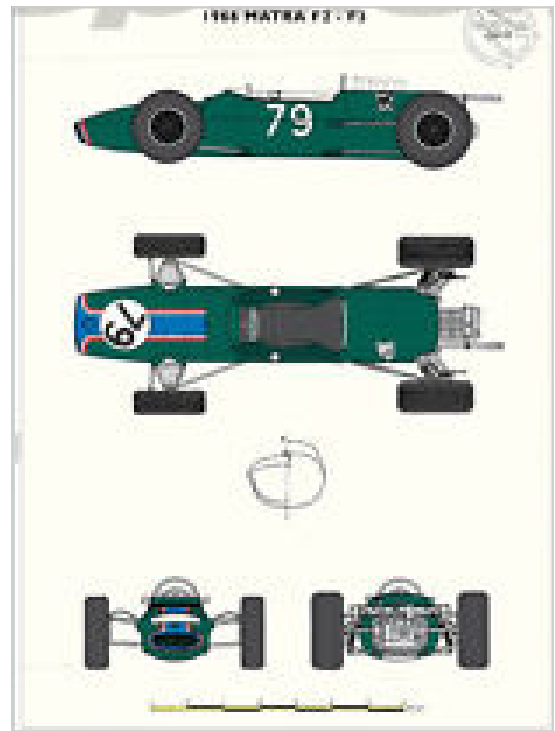

Forsider fra Scalextric sæt - samt andre promoveringer

19

AURORA

**Real Racing
in HO SCALE**

62

**Everybody
loves
slot
car
racing!**

RACE A FERRARI

AT HOME! Revell

Want to know the heart stopping action of racing a Ferrari, with all the split second excitement of big time competition? It's yours with a Revell Home Racing Set.

Race on track that tests your driving skills with twisting S-curves and blazing straightaways where you can go flat out at 200 scale mph.

Best of all, the components in Revell Home Racing Sets are interchangeable. You can add chassis, sport-out axles, axle changers, even change 2 lanes to 4 lanes. And race either 1/32 or 1/24 scale GT's. The choice is yours.