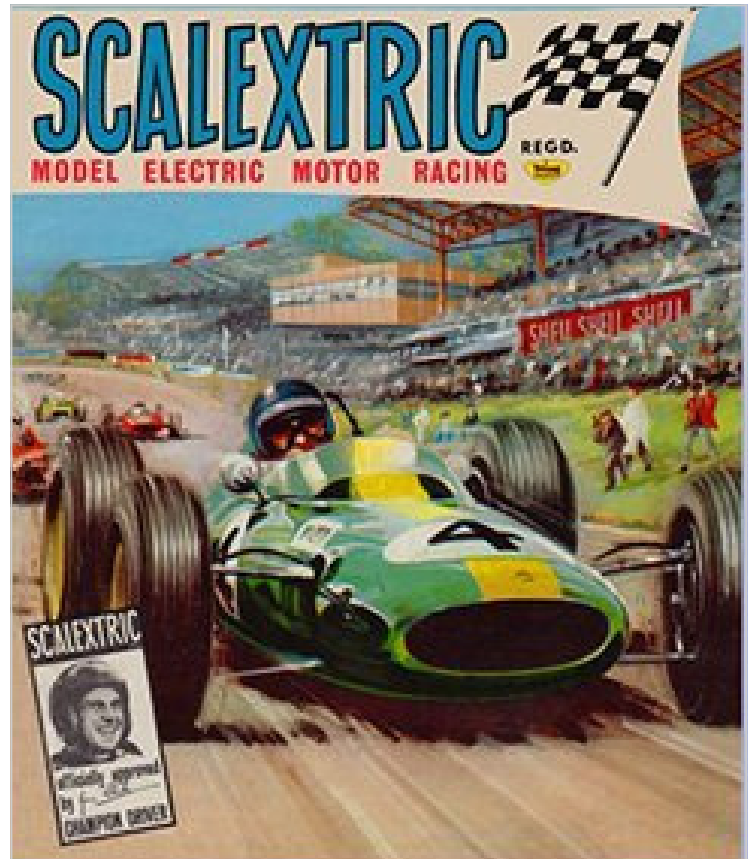

Forsider fra Scalextric sæt - samt andre promoveringer

19

AURORA

**Real Racing
in HO SCALE**

62

**Everybody
loves
slot
car
racing!**

RACE A FERRARI

AT HOME! Revell

Want to know the heart stopping action of racing a Ferrari, with all the split second excitement of big time competition? It's yours with a Revell Home Racing Set.

Race on track that tests your driving skills with twisting S-curves and blazing straightaways where you can go flat out at 200 scale mph.